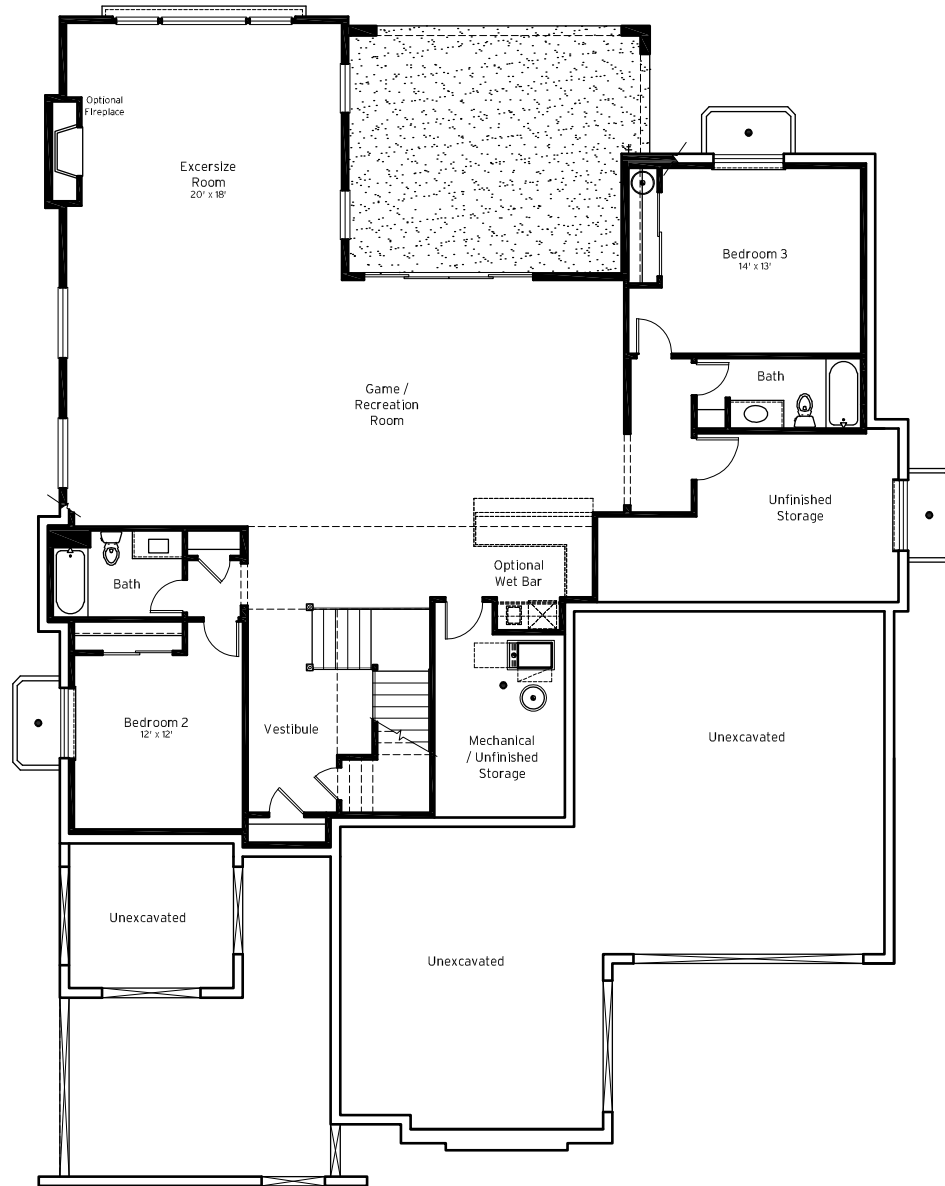

Sattler Homes

European Collection - Verona: Ranch

1 Bedroom
1.5 Bathrooms
3 Bay Garage

Great Room
Study
60' x 80'

Optional Finished Lower Level
Entry Courtyard
Main Level Master Bedroom

Main Level Floor Plan
Main 2,545 Sq. Ft.

Optional Finished Lower Level 2,270 Sq. Ft.

Sattler Homes

European Collection - Verona: Ranch

1 Bedroom
1.5 Bathrooms
3 Bay Garage

Great Room
Study
60' x 80'

Optional Finished Lower Level
Entry Courtyard
Main Level Master Bedroom

Optional Finished Lower Level Floor Plan

Main 2,545 Sq. Ft.

Optional Finished Lower Level 2,270 Sq. Ft.