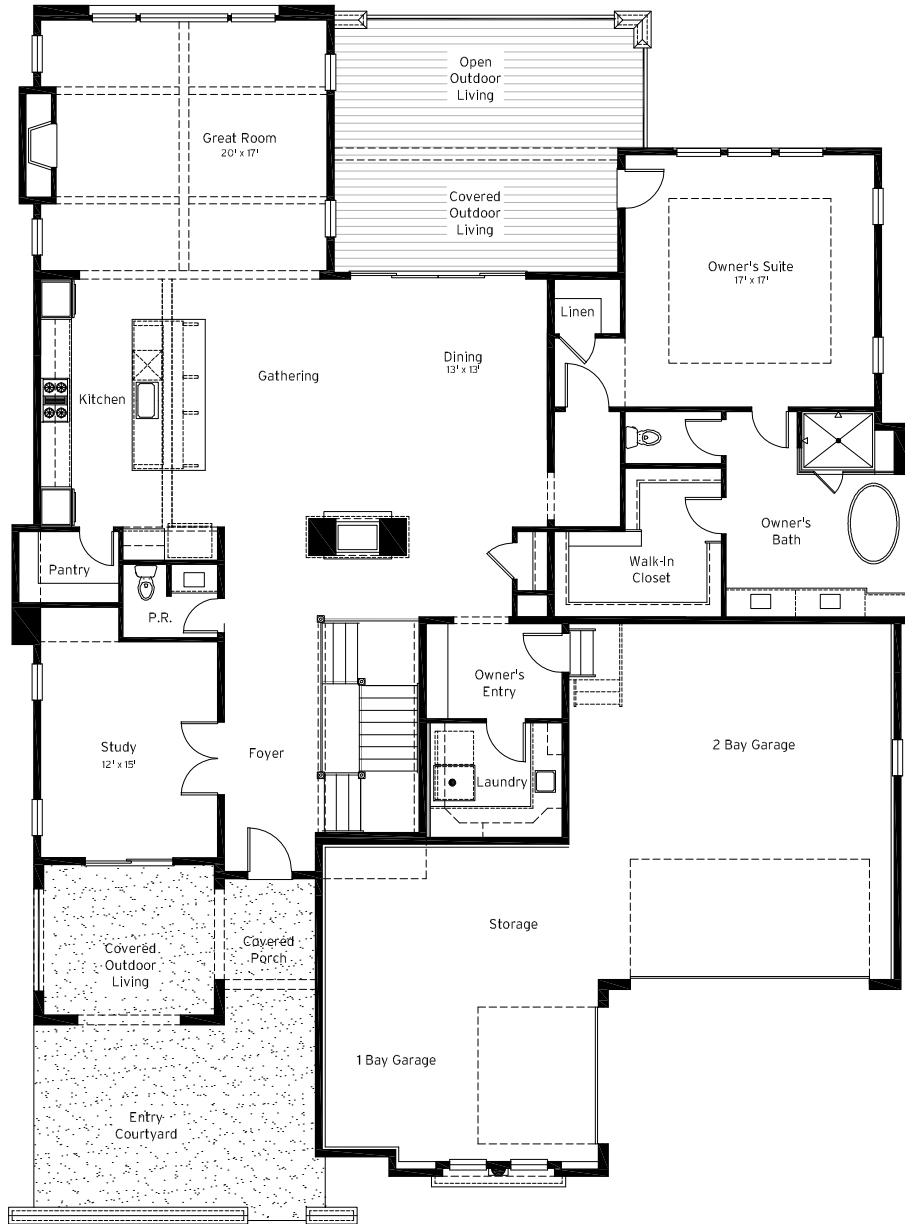

Sattler Homes

European Collection - Verona: Ranch

1 Bedroom
1.5 Bathrooms
3 Bay Garage

Great Room
Study
60' x 80'

Optional Finished Lower Level
Entry Courtyard
Main Level Master Bedroom

Main Level Floor Plan
Main 2,545 Sq. Ft.

Optional Finished Lower Level 2,270 Sq. Ft.

Sattler Homes

European Collection - Verona: Ranch

1 Bedroom
1.5 Bathrooms
3 Bay Garage

Great Room
Study
60' x 80'

Optional Finished Lower Level
Entry Courtyard
Main Level Master Bedroom

Optional Finished Lower Level Floor Plan

Main 2,545 Sq. Ft.

Optional Finished Lower Level 2,270 Sq. Ft.