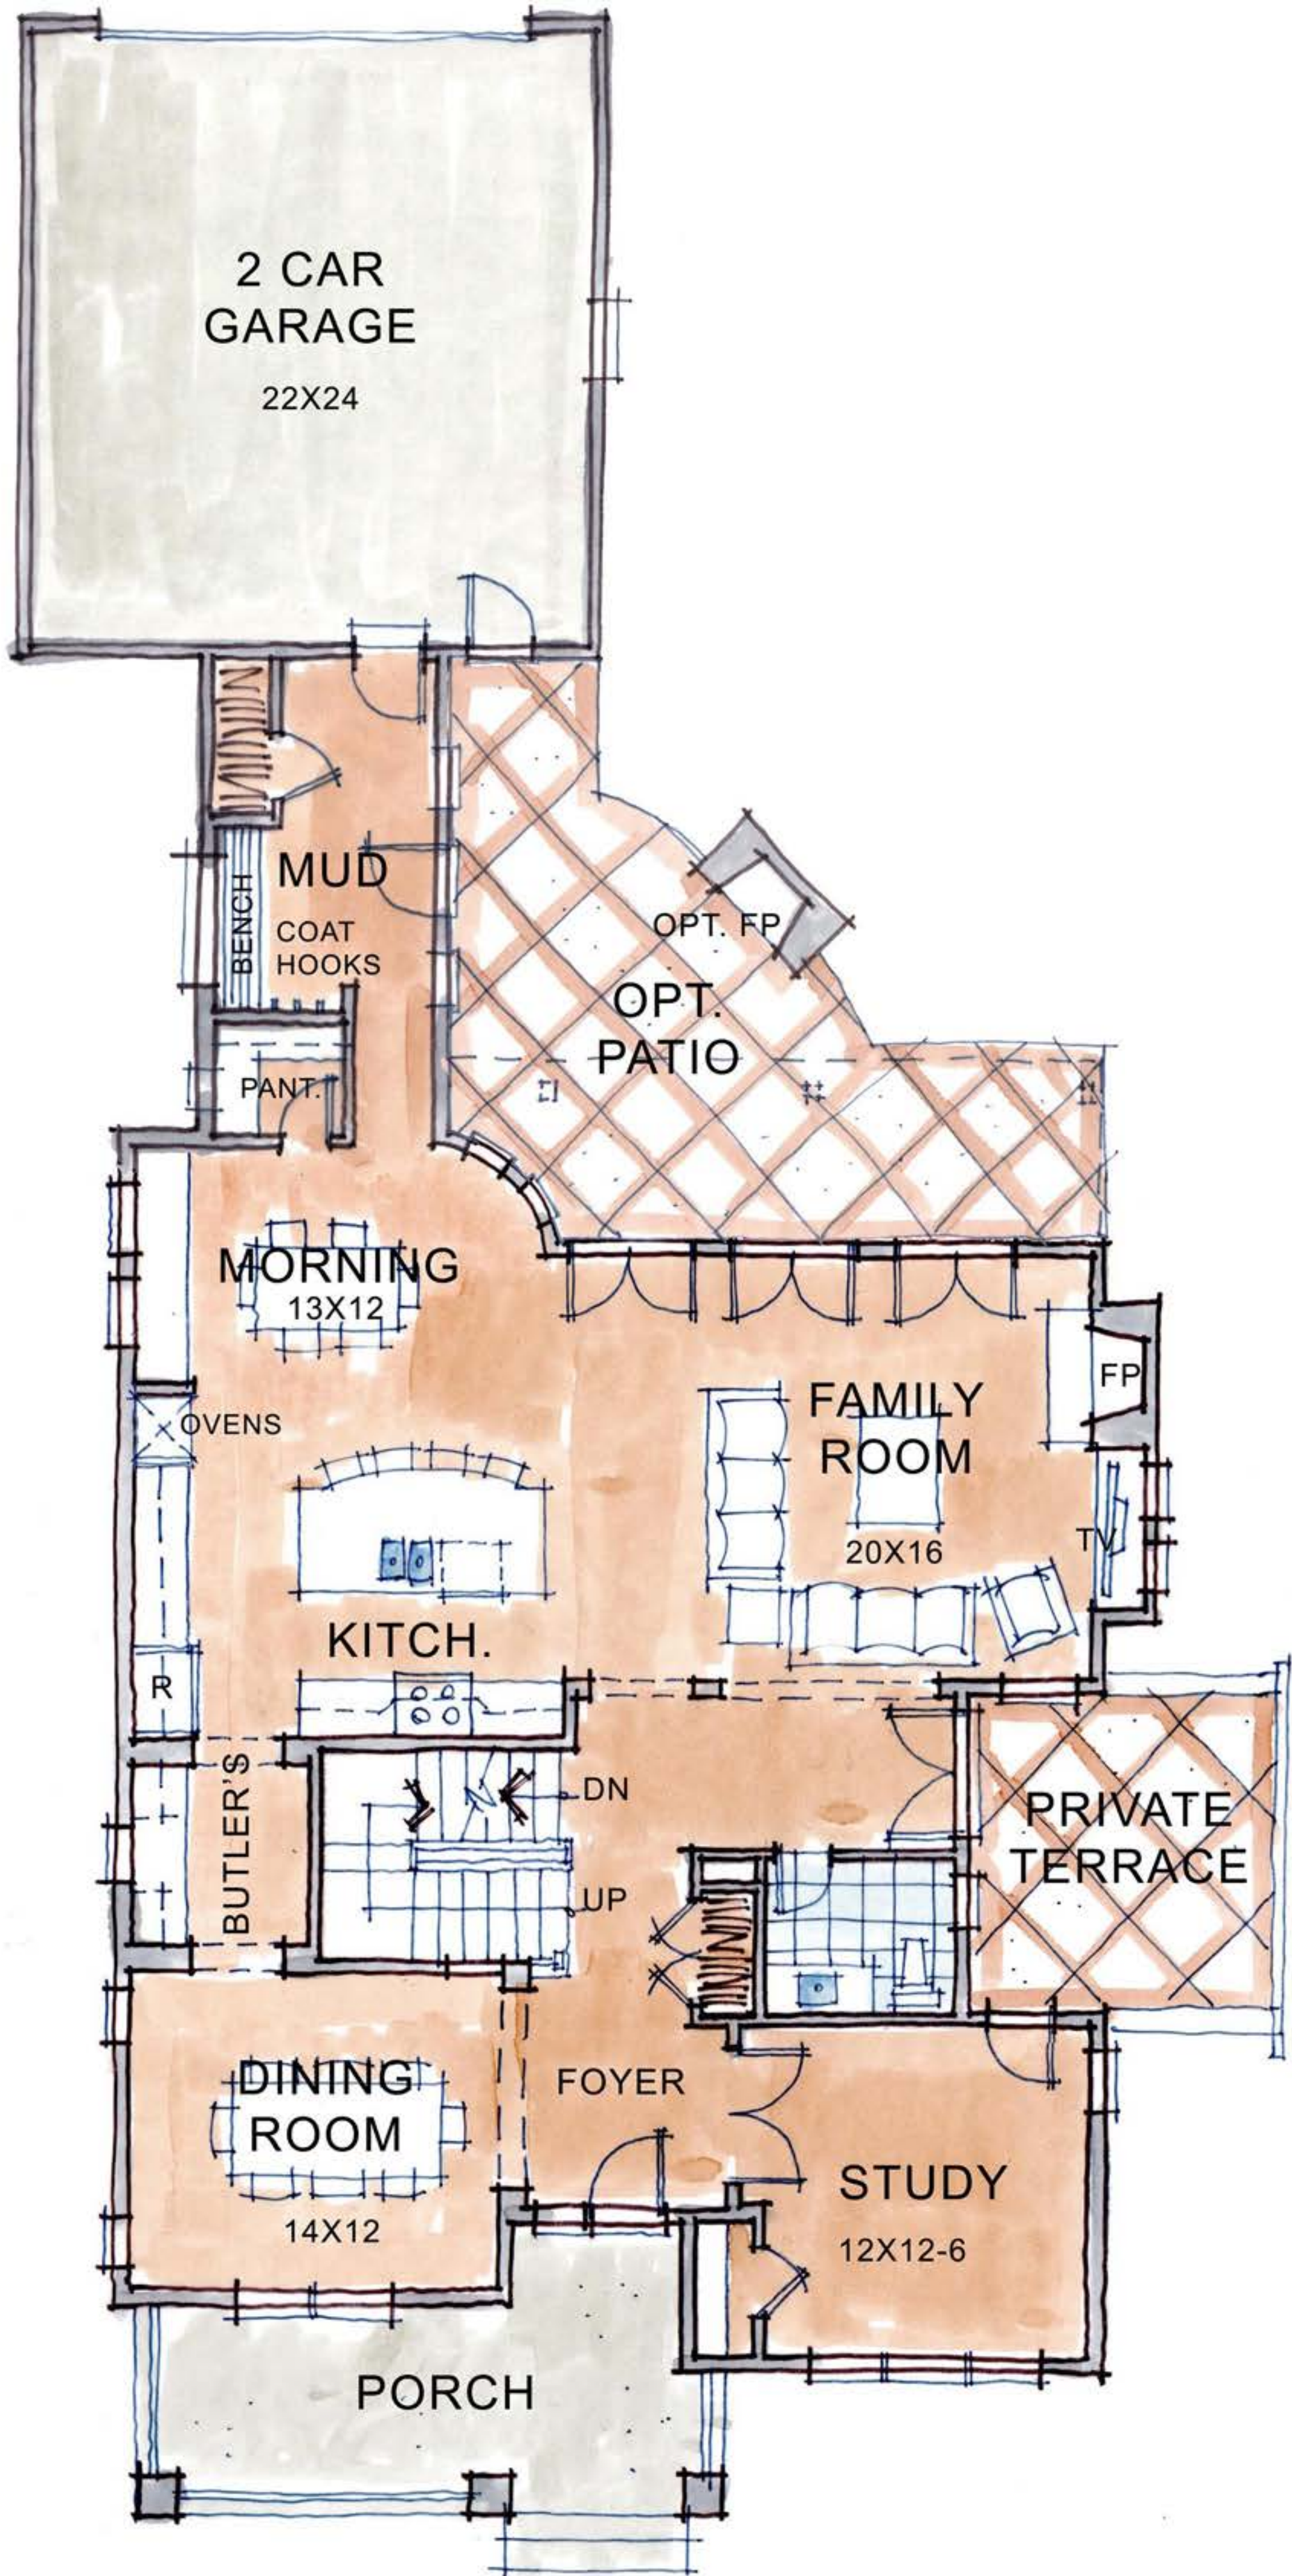

MORNING

13X12

OVENS

KITCH.

FAMILY ROOM

20X16

FP

TV

R

BUTLER'S

DN

UP

PRIVATE TERRACE

DINING ROOM

14X12

FOYER

STUDY

12X12-6

PORCH

BEDROOM

13-6X12-6

BEDROOM

10-8X14-6

LAUN

STOR.

LOFT

14-6X8-6

DN

OWNER'S
SUITE

14-6X18