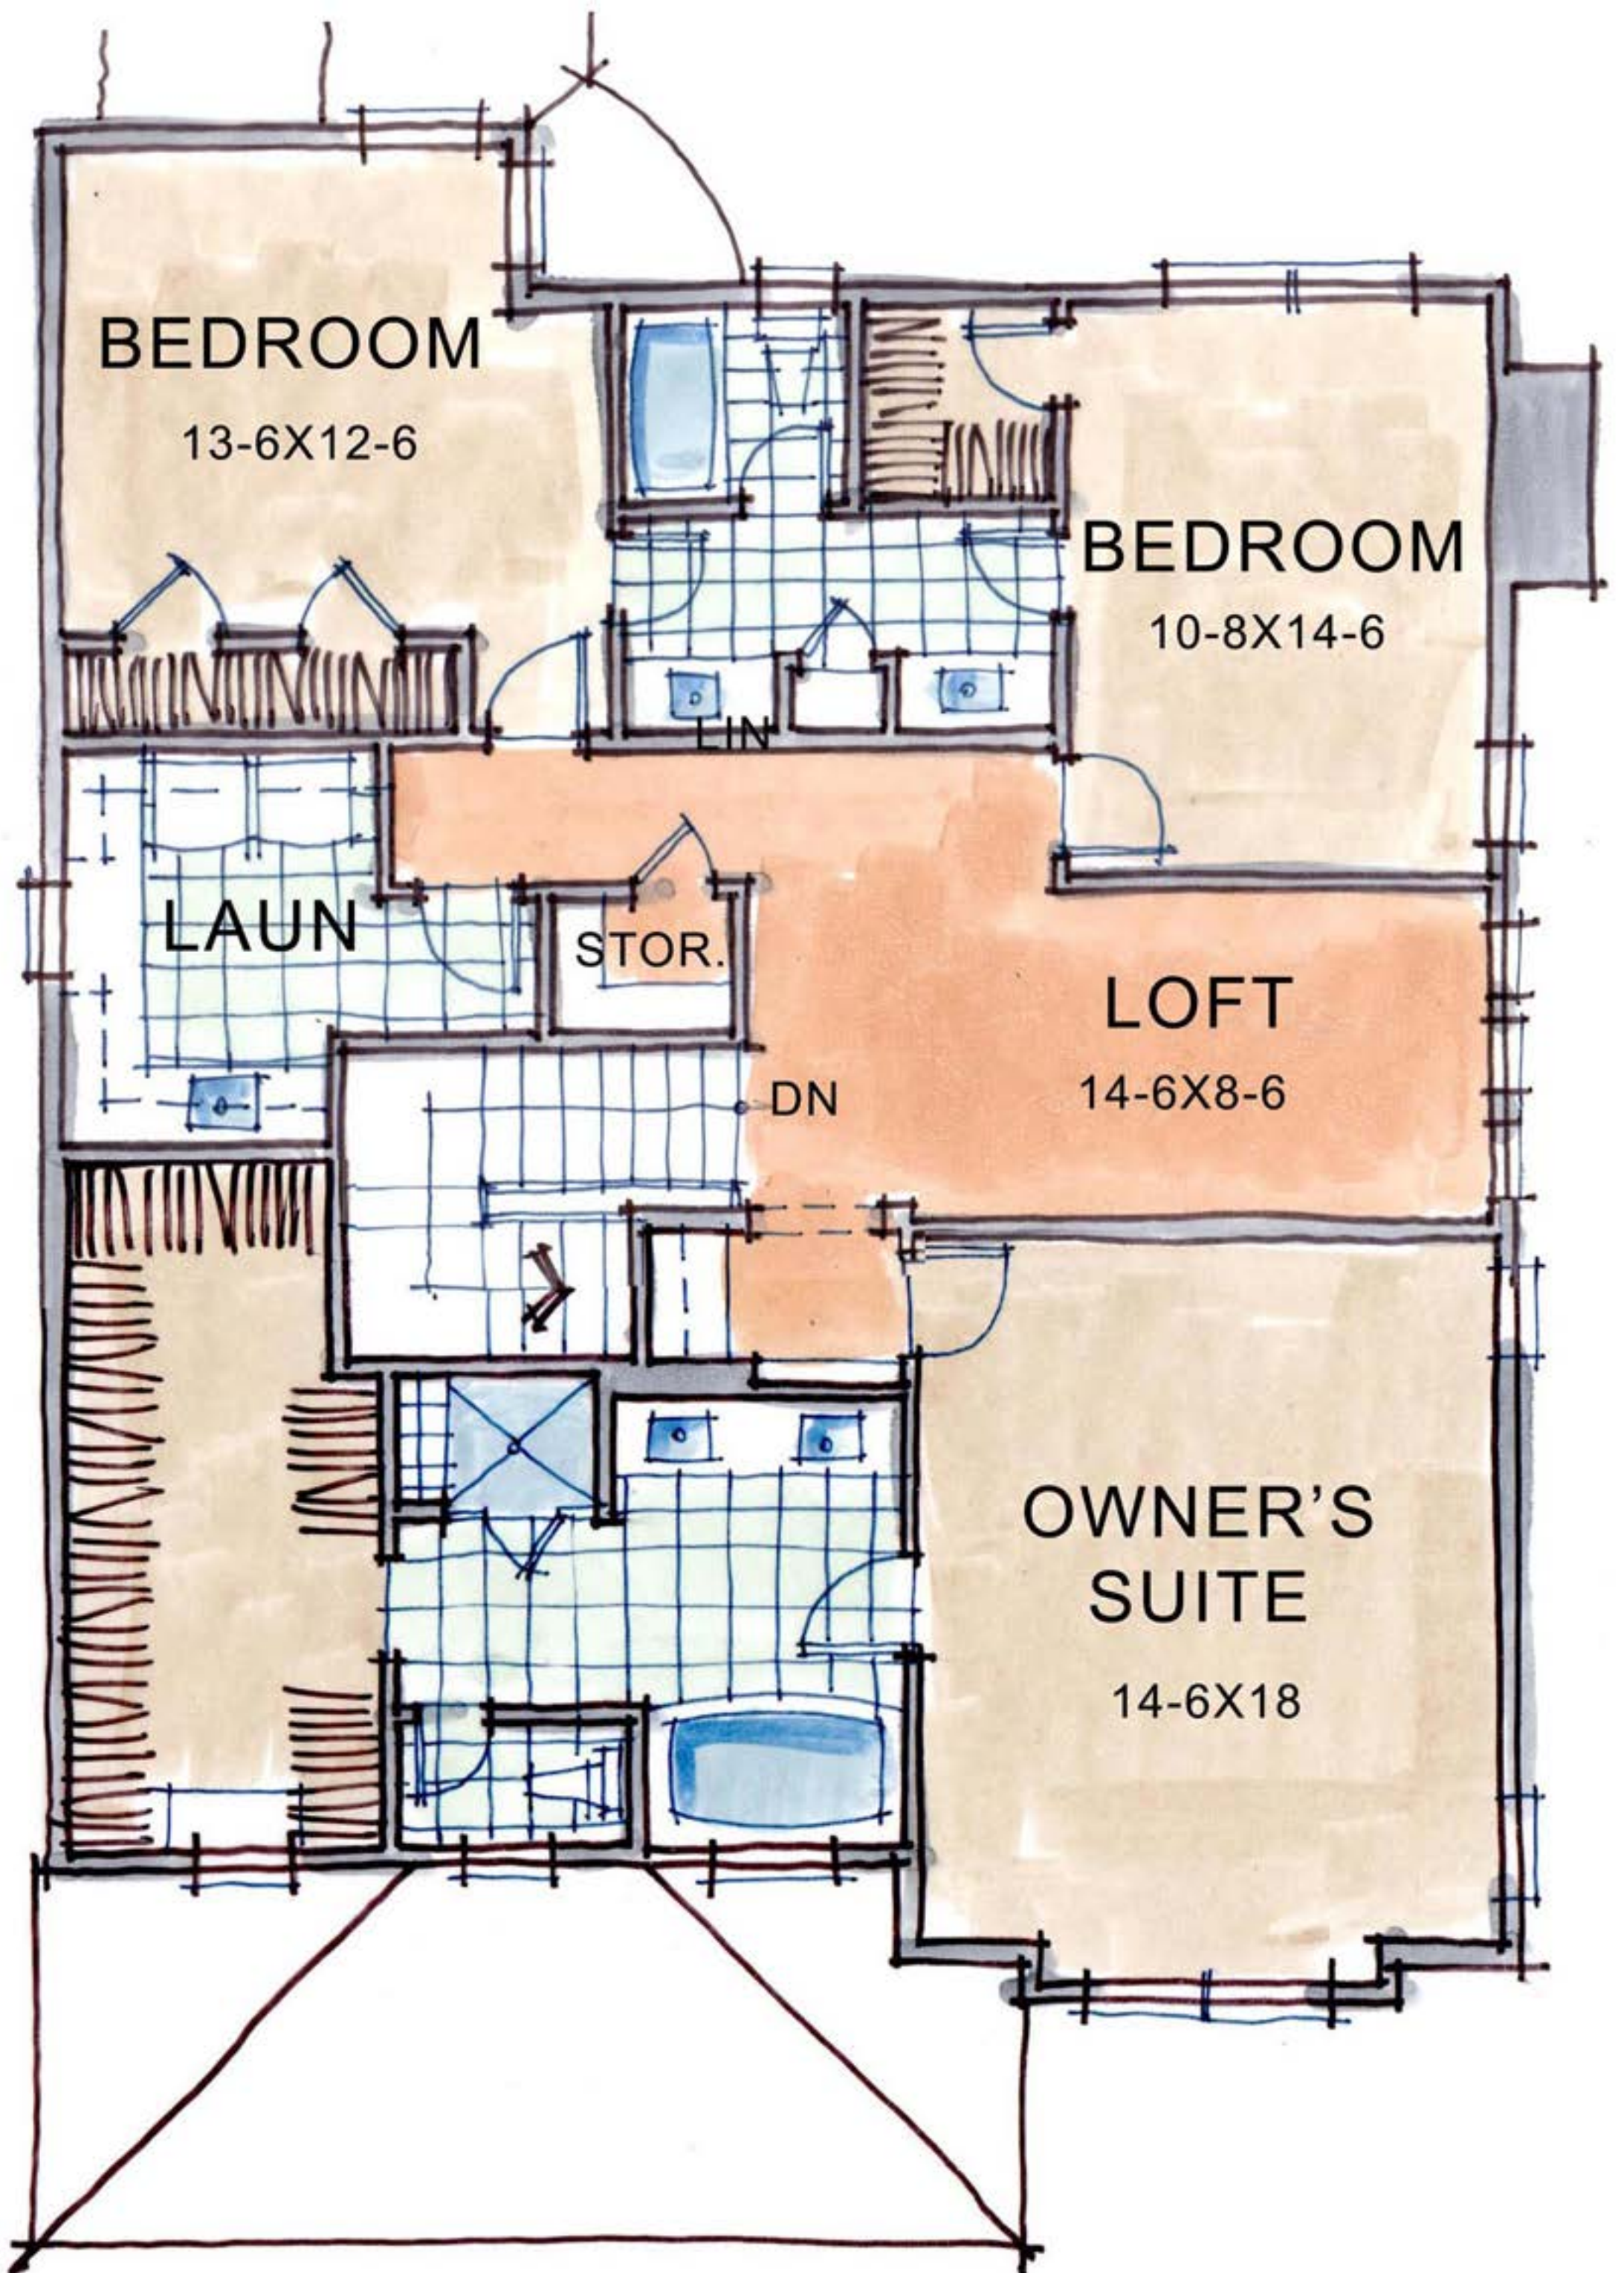

MORNING

13X12

OVENS

KITCH.

FAMILY ROOM

20X16

FP

TV

R

BUTLER'S

DN

UP

PRIVATE TERRACE

DINING ROOM

14X12

FOYER

STUDY

12X12-6

PORCH

BEDROOM

13-6X12-6

BEDROOM

10-8X14-6

LAUN

STOR.

LOFT

14-6X8-6

DN

OWNER'S
SUITE

14-6X18