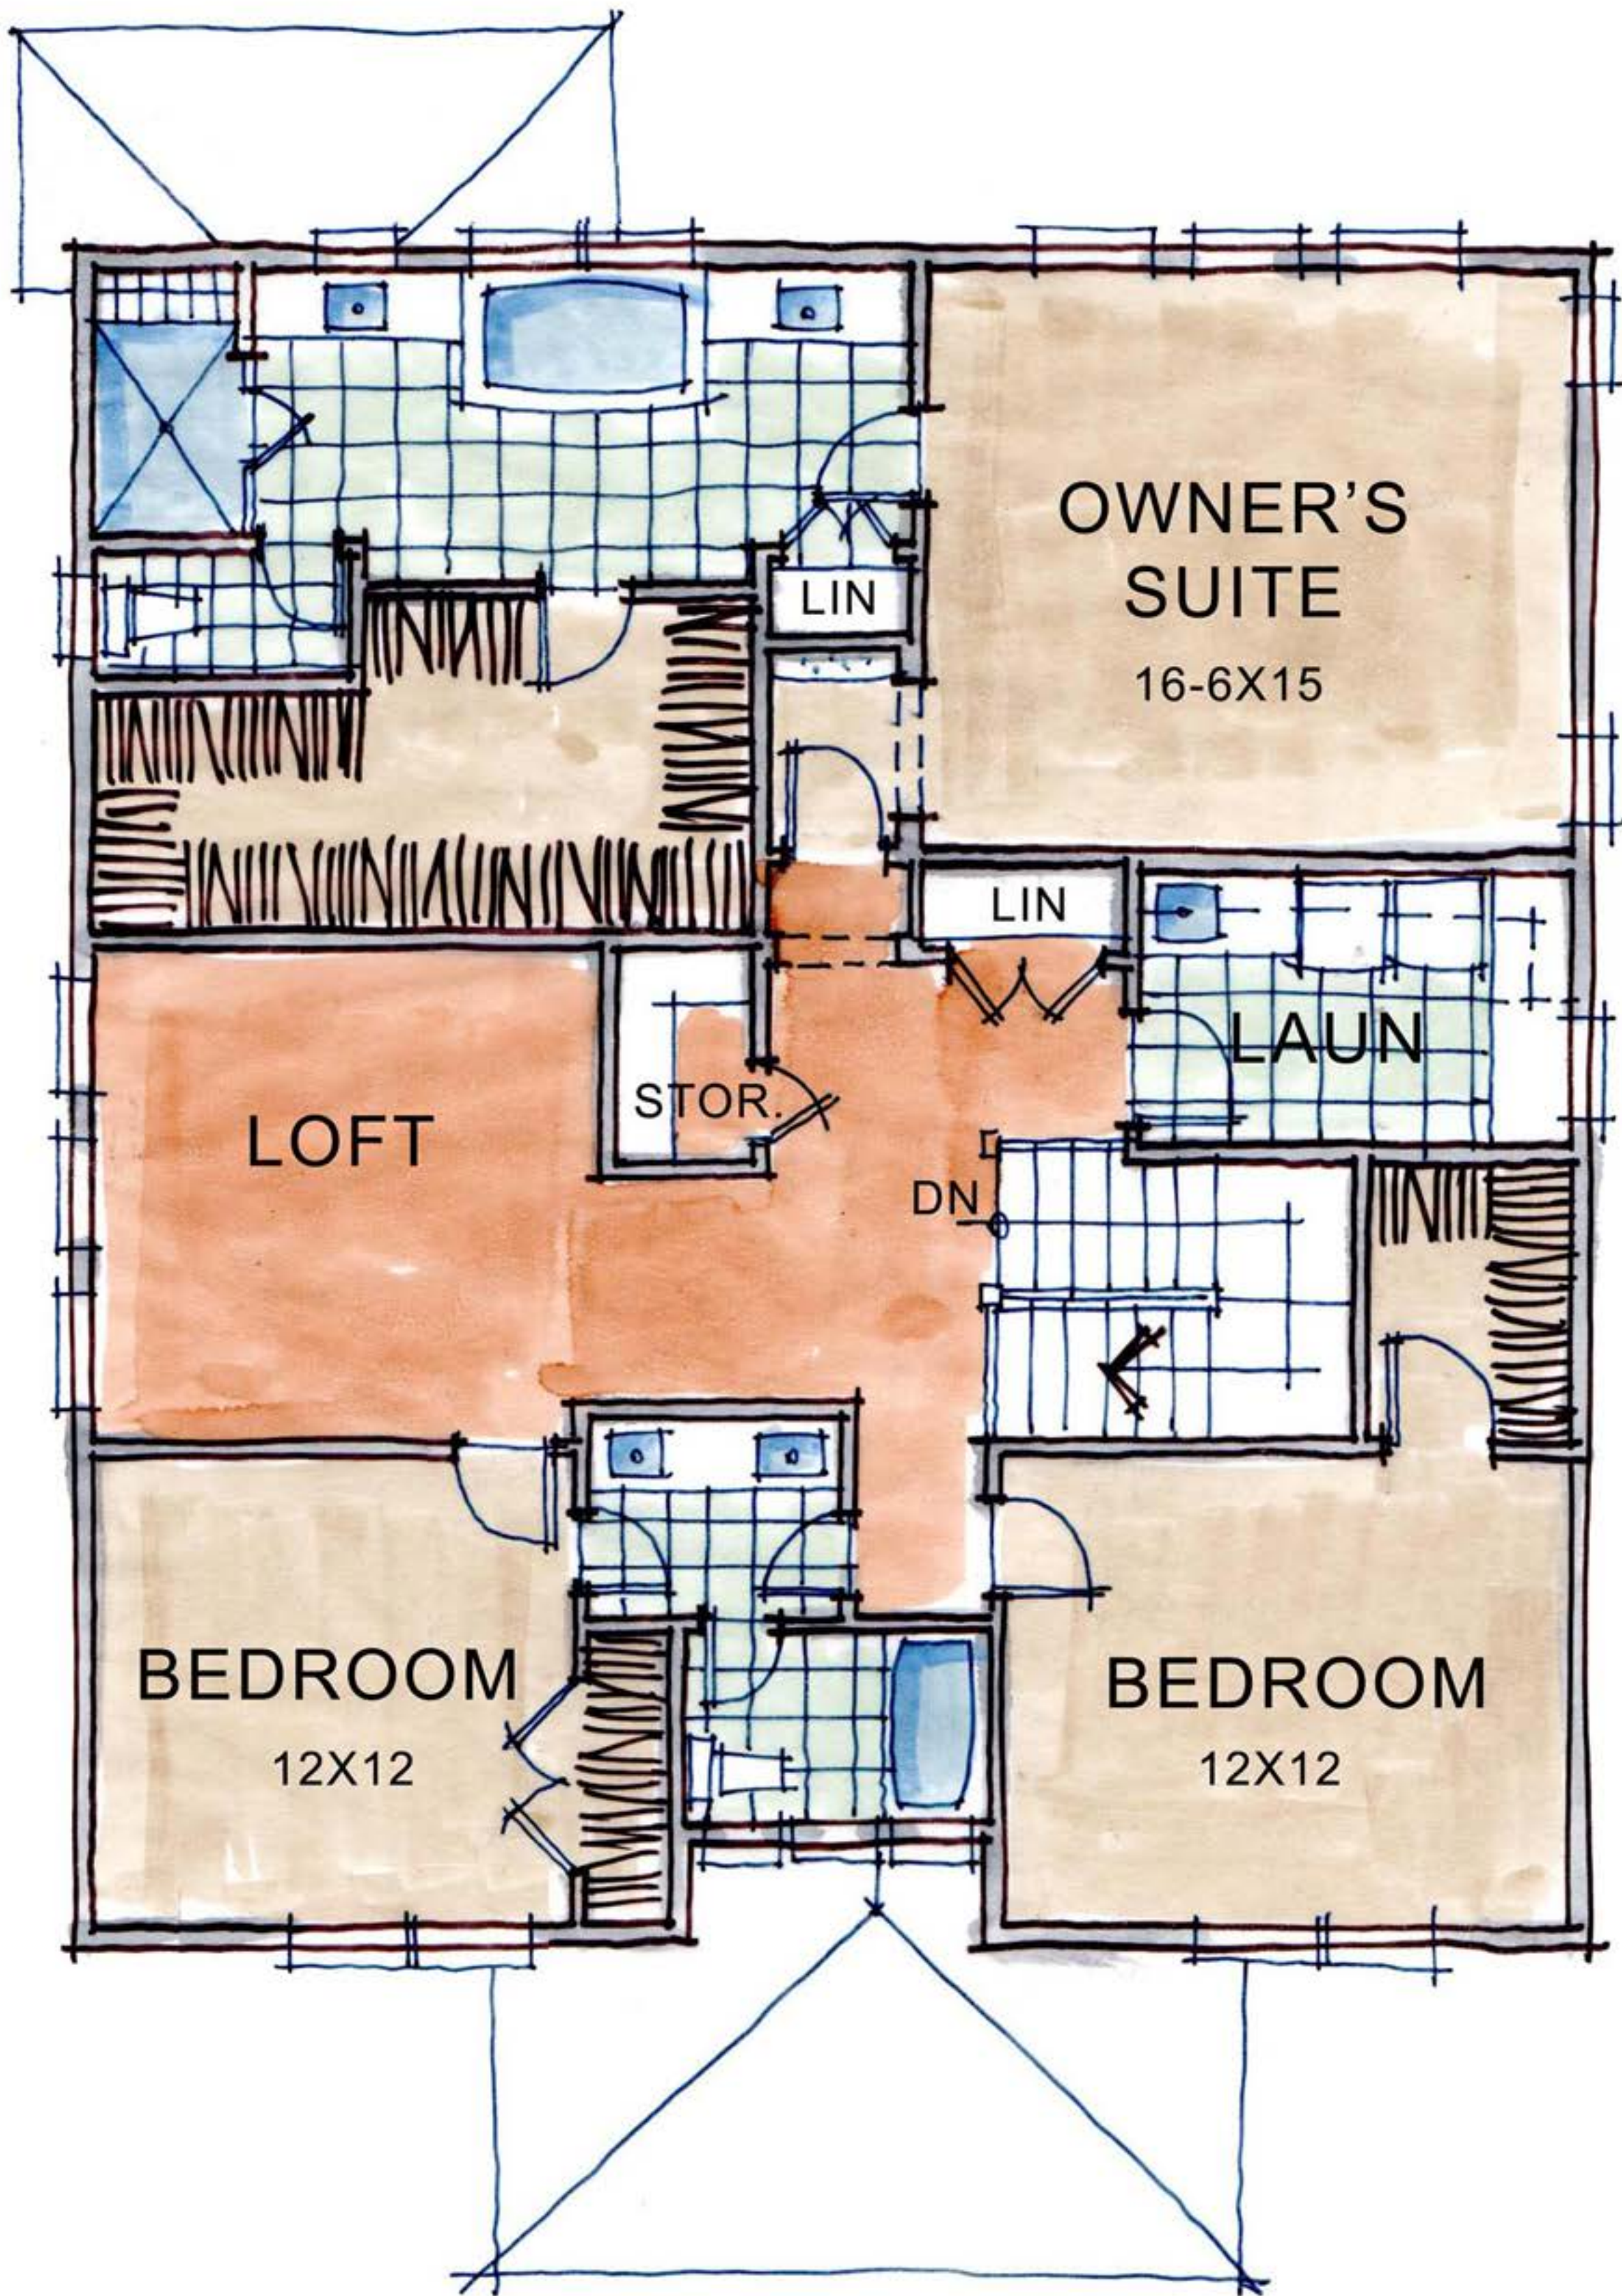

16-6X18

KITCH.

PRIVATE
TERRACE

DINING
ROOM

14-6X12

FOYER

STUDY

14-6X12

TV

FP

x

2 CAR GARAGE

24X24
STANDARD

OPT.
4 SEASONS
ROOM

11-6X16

KEY
DROP

MUD

MORNING

12X12-6

FAMILY
ROOM

16-6X18

KITCH.

PRIVATE
TERRACE

DINING
ROOM

KEY
DROP

STOOP

MUD

PANT.

MORNING

12X12-6

FAMILY
ROOM

16-6X18