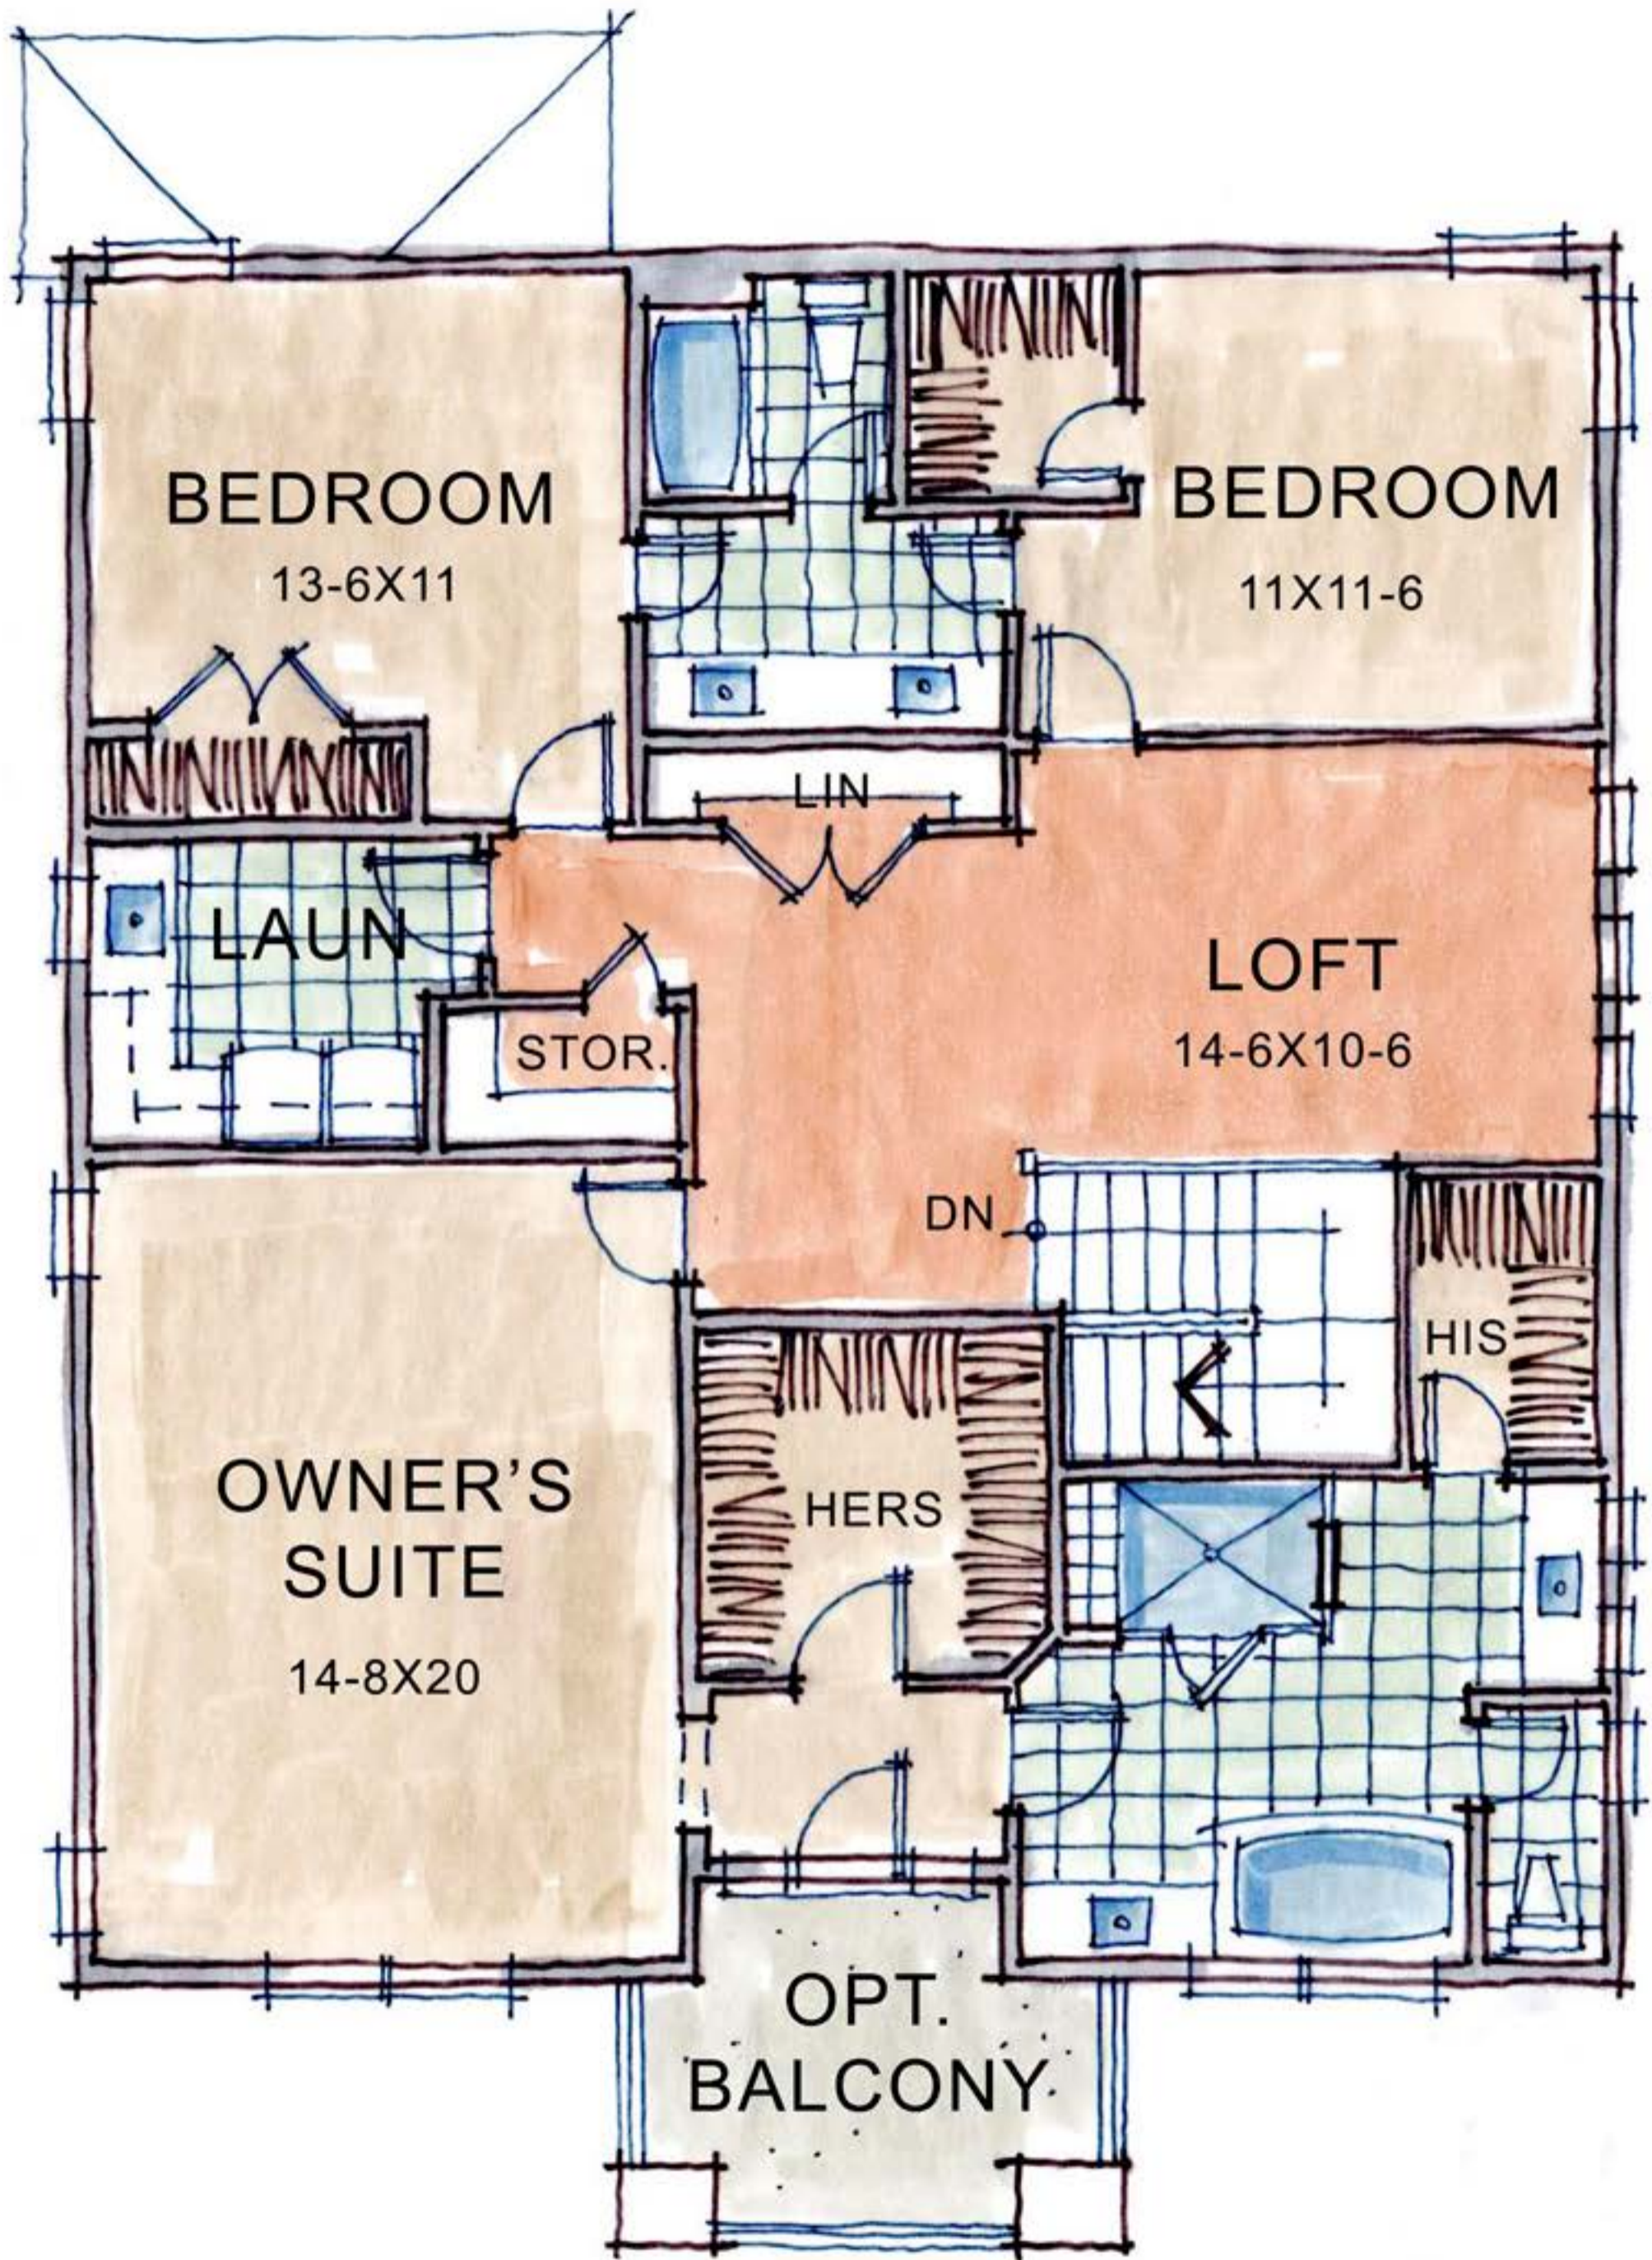

16-6X18

KITCH.

PRIVATE
TERRACE

DINING
ROOM

14-6X12

FOYER

STUDY

14-6X12

TV

FP

x

2 CAR GARAGE

24X24
STANDARD

OPT.
4 SEASONS
ROOM

11-6X16

KEY
DROP

MUD

MORNING

12X12-6

FAMILY
ROOM

16-6X18

KITCH.

PRIVATE
TERRACE

DINING
ROOM

KEY
DROP

STOOP

MUD

PANT.

MORNING

12X12-6

FAMILY
ROOM

16-6X18