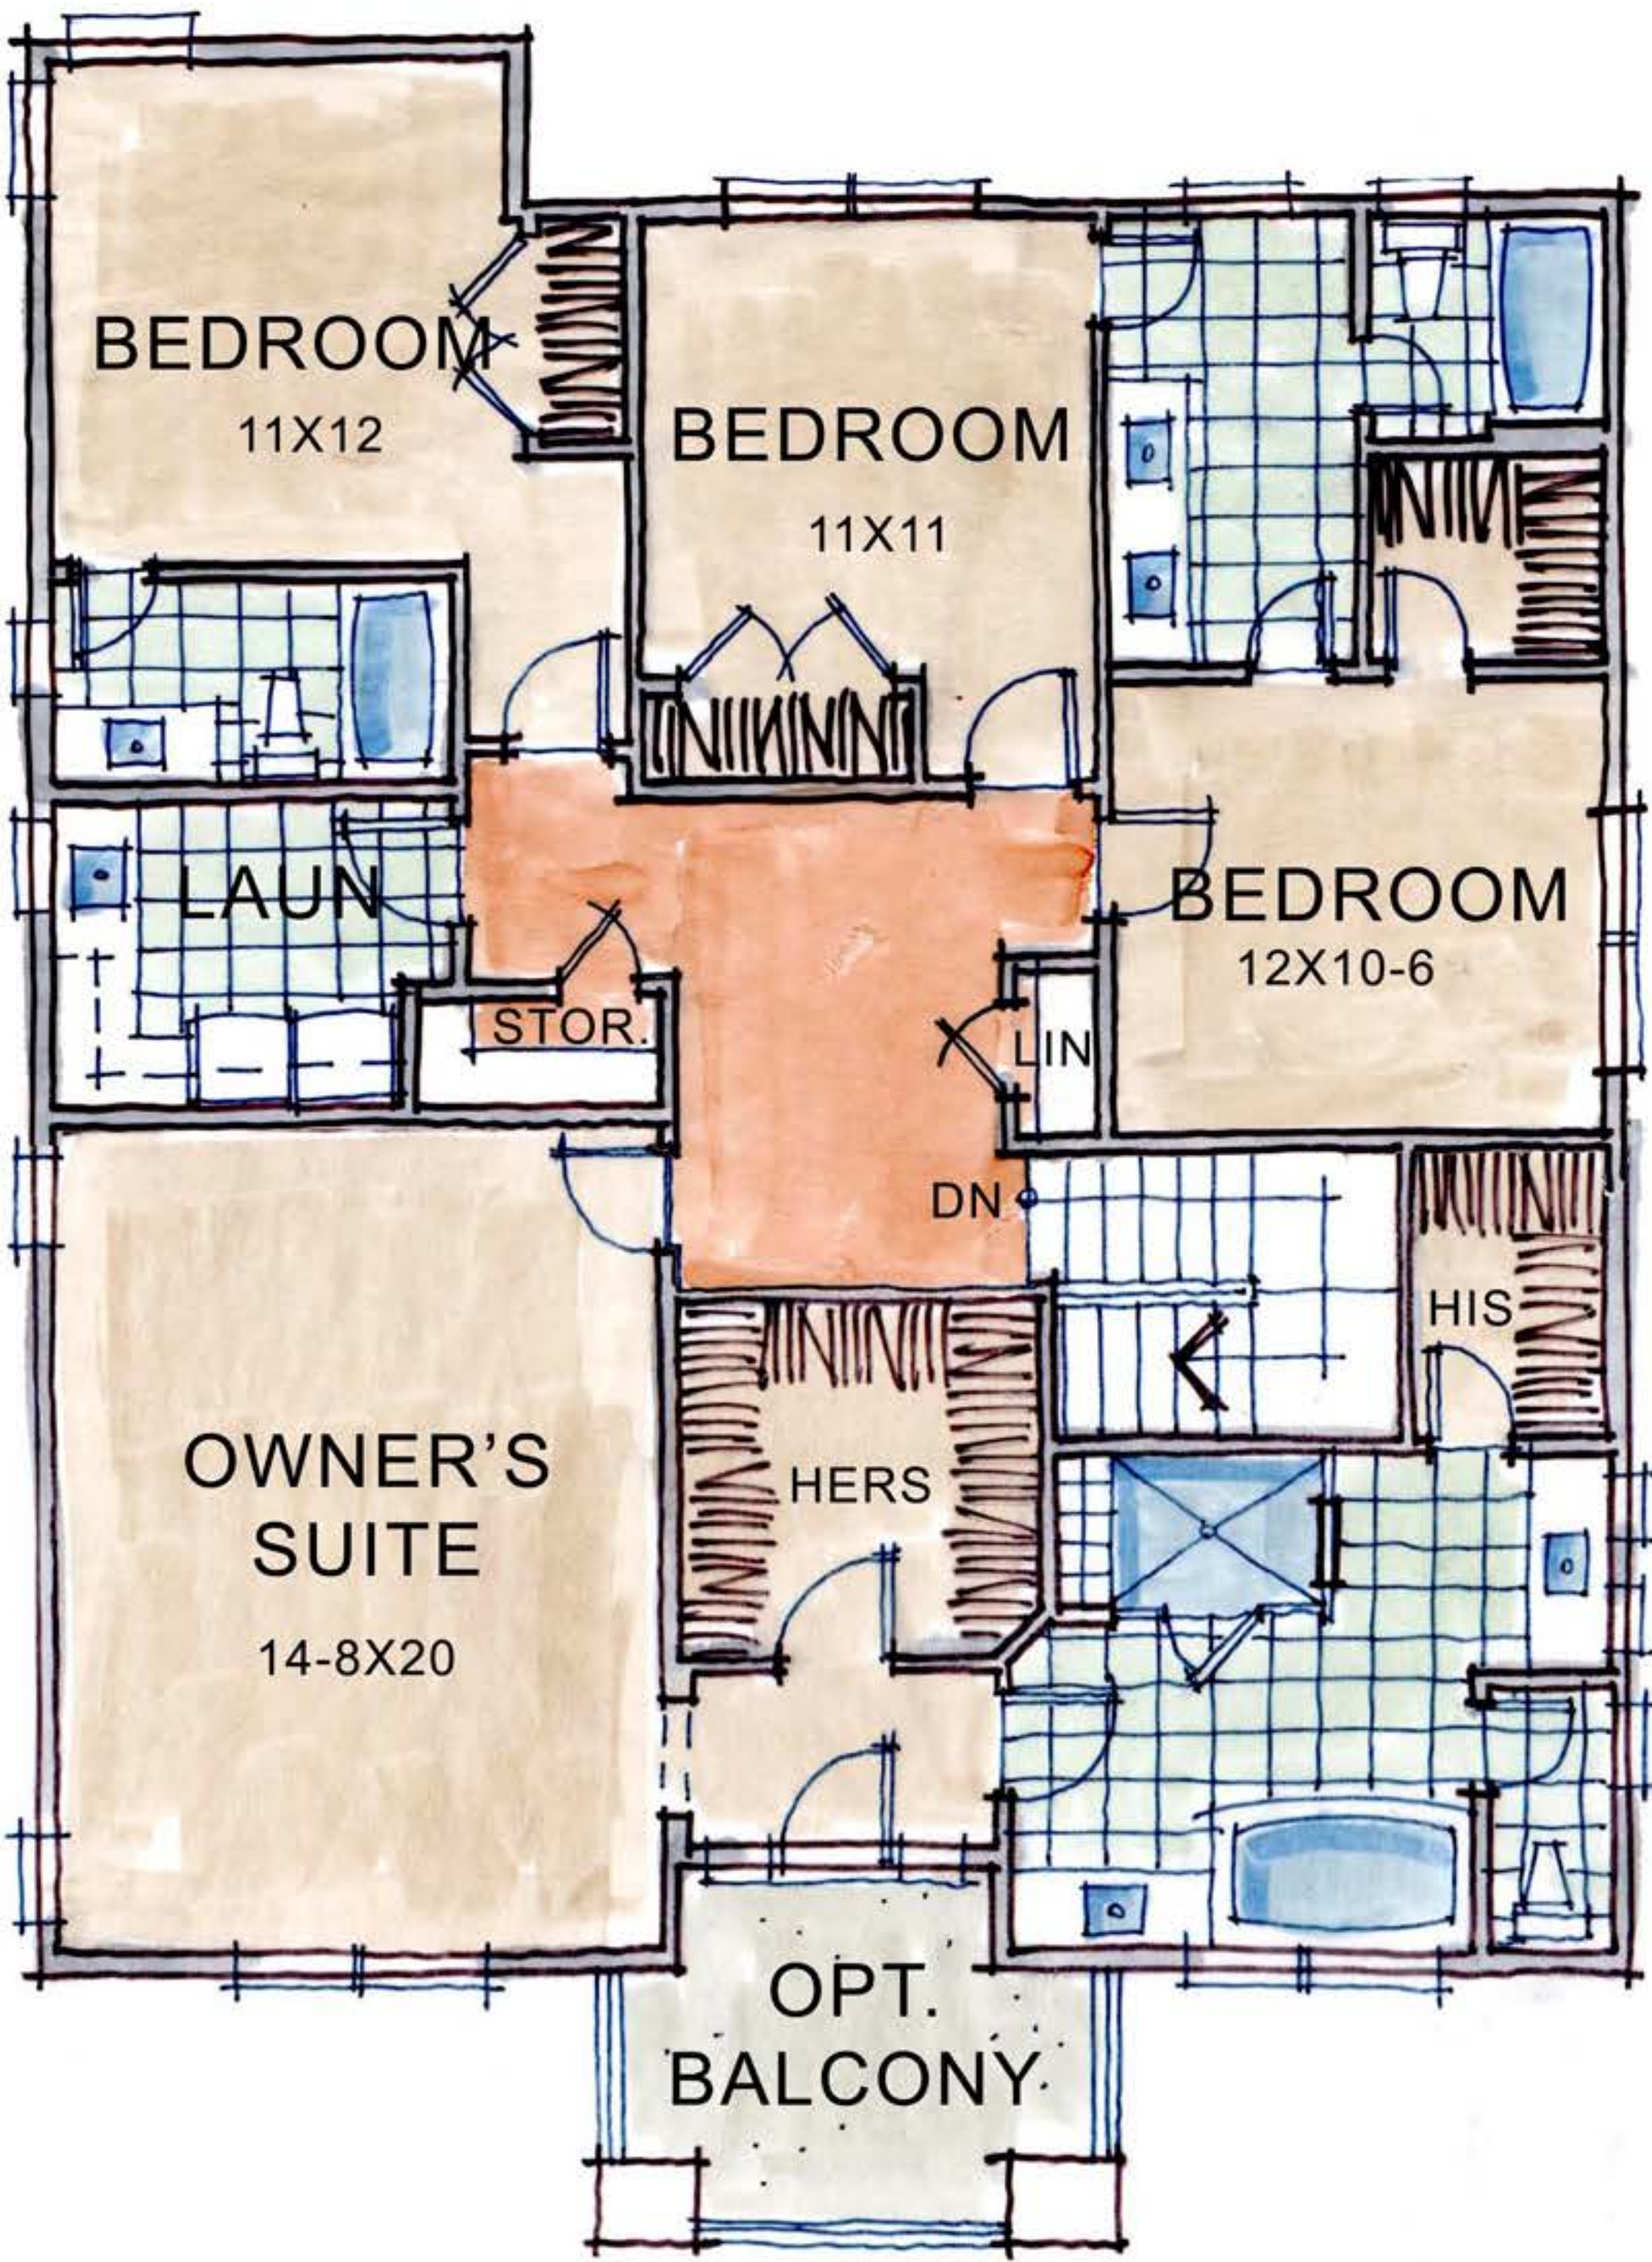

16-6X18

KITCH.

PRIVATE
TERRACE

DINING
ROOM

14-6X12

FOYER

STUDY

14-6X12

TV

FP

x

2 CAR GARAGE

24X24
STANDARD

OPT.
4 SEASONS
ROOM

11-6X16

KEY
DROP

MUD

MORNING

12X12-6

FAMILY
ROOM

16-6X18

KITCH.

PRIVATE
TERRACE

DINING
ROOM

KEY
DROP

STOOP

MUD

PANT.

MORNING

12X12-6

FAMILY
ROOM

16-6X18