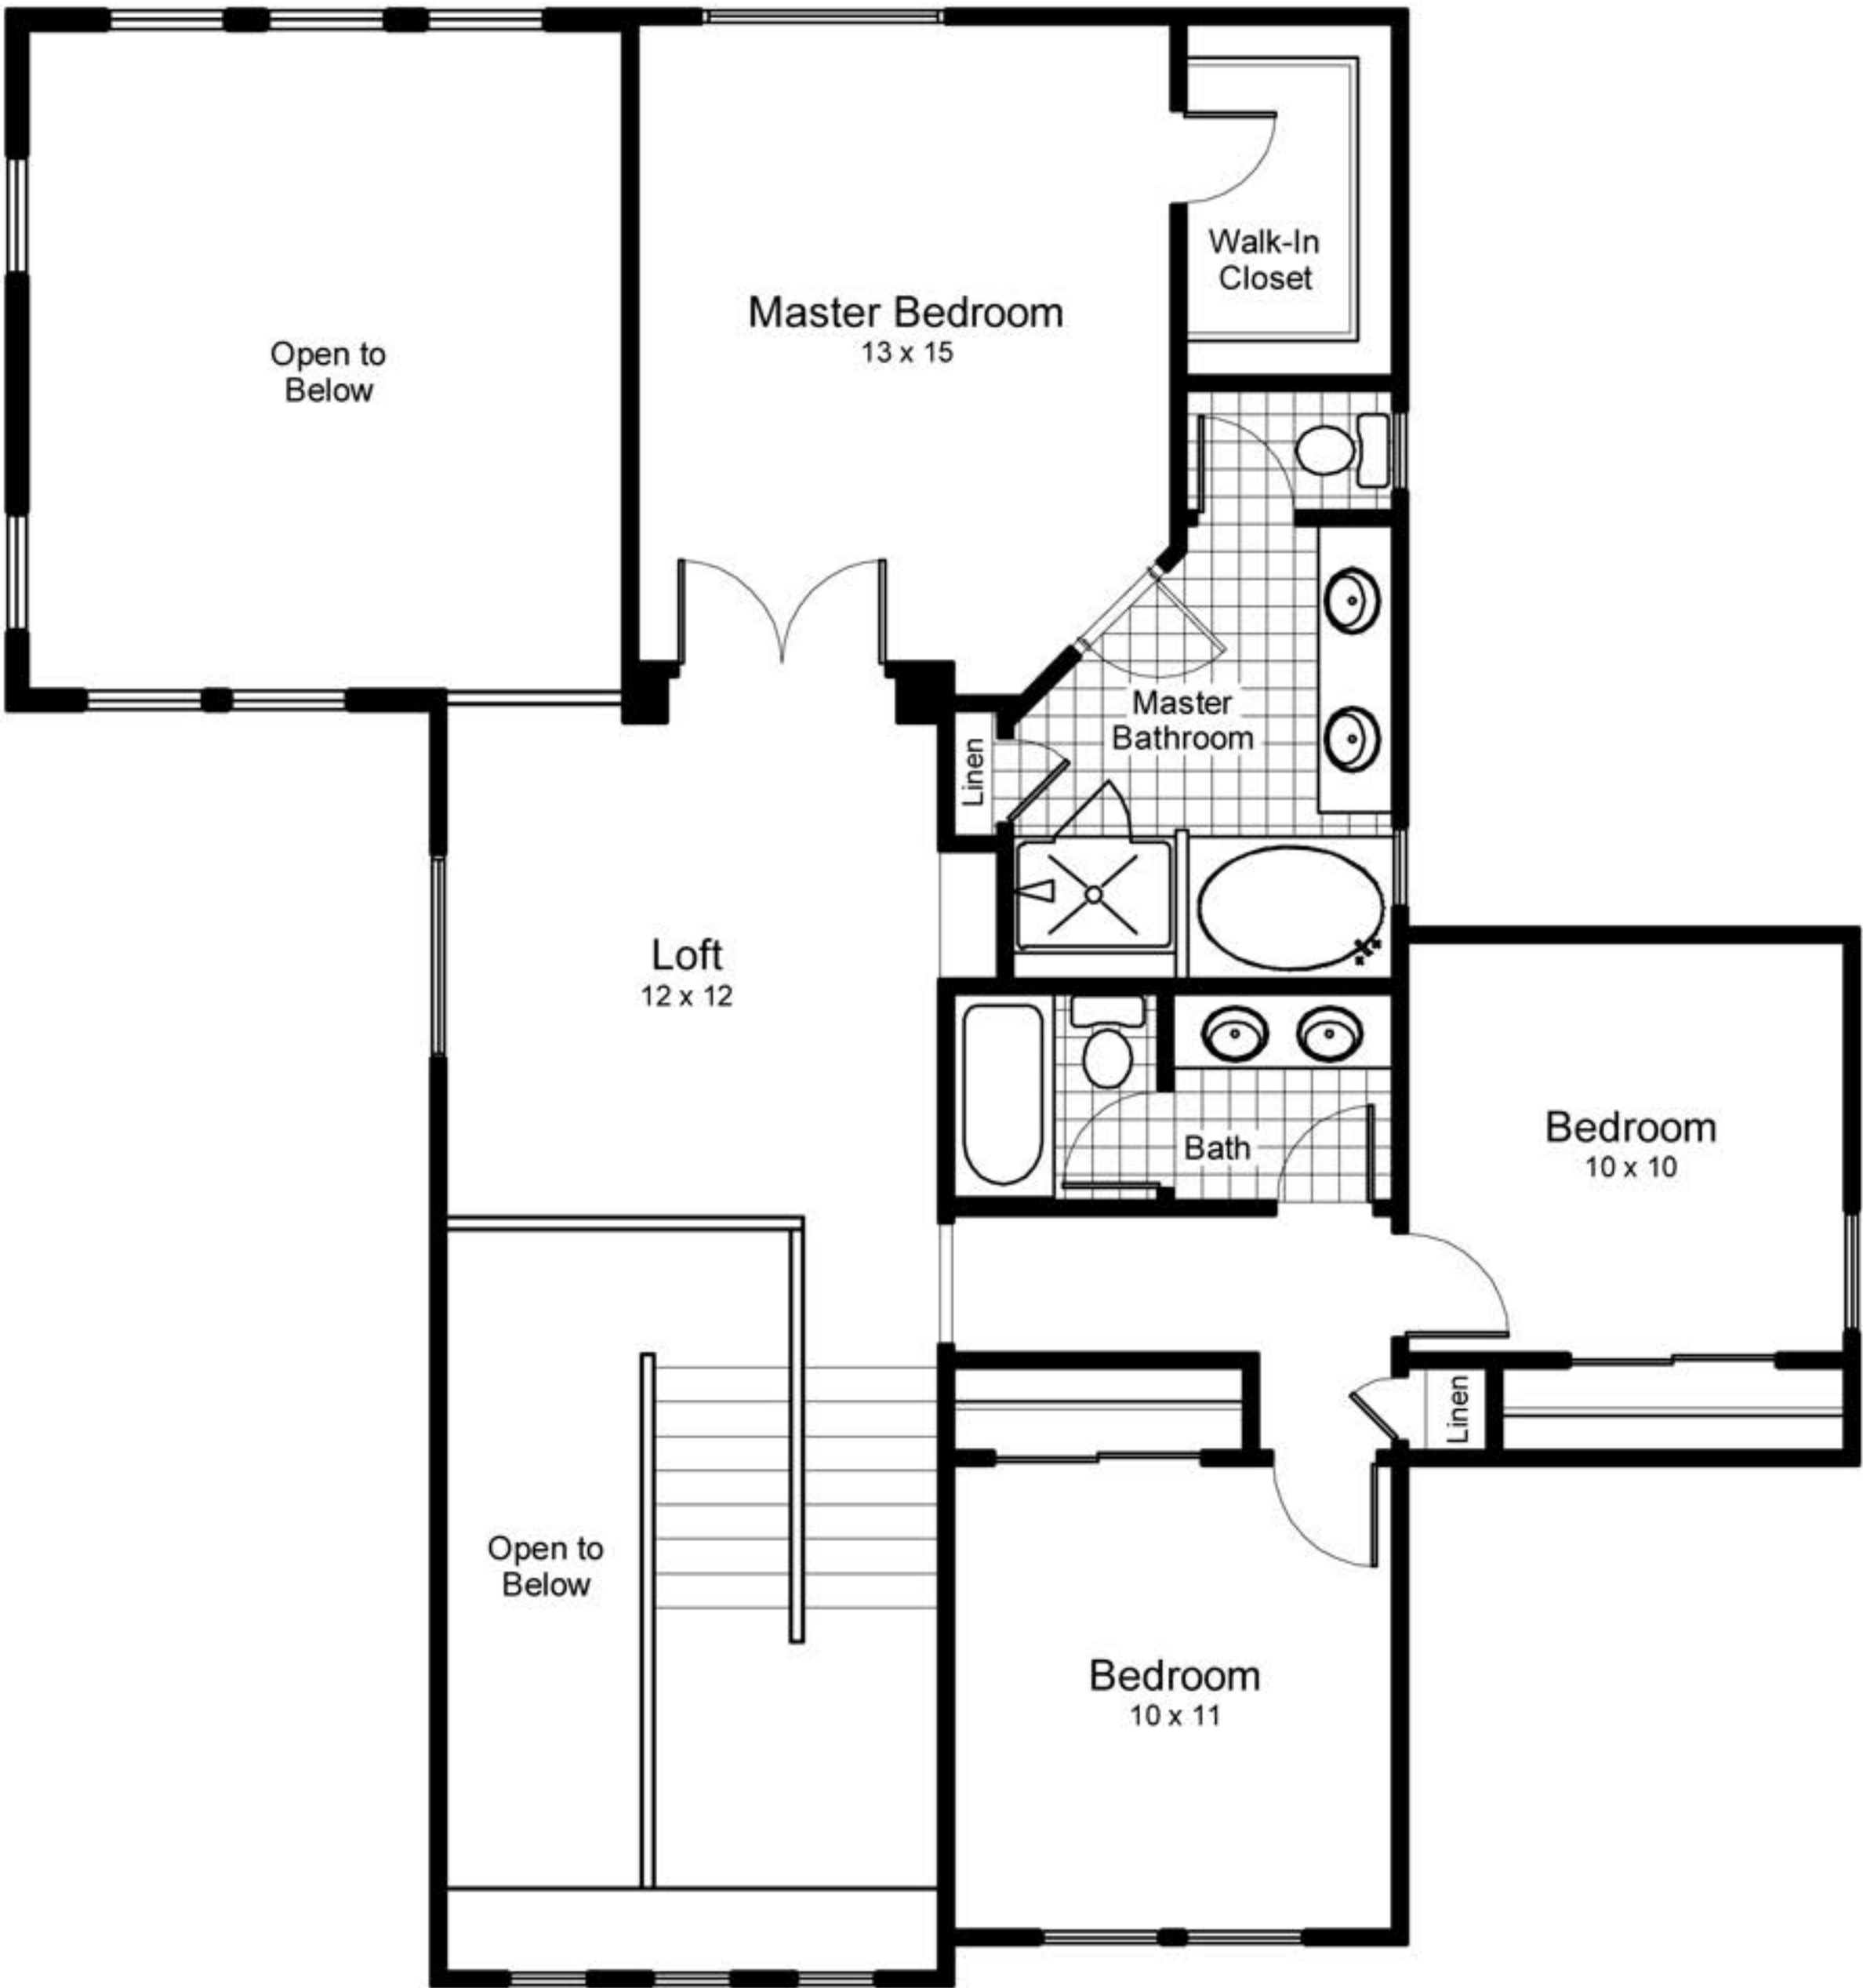

45'-0"

55'-0"

Stereo TV FP

Family Room
14 x 16

Nook
9 x 12

Kitchen
9 x 15

Desk

Laundry

Courtyard

Dining Room
12 x 12

Den
10 x 15

Two-Car Garage
21 x 24

Powder

Porch

Open to Below

Master Bedroom
13 x 15

Walk-In
Closet

Master
Bathroom

Linen

Loft
12 x 12

Bedroom
10 x 10

Bath

Open to
Below

Bedroom
10 x 11

Linen